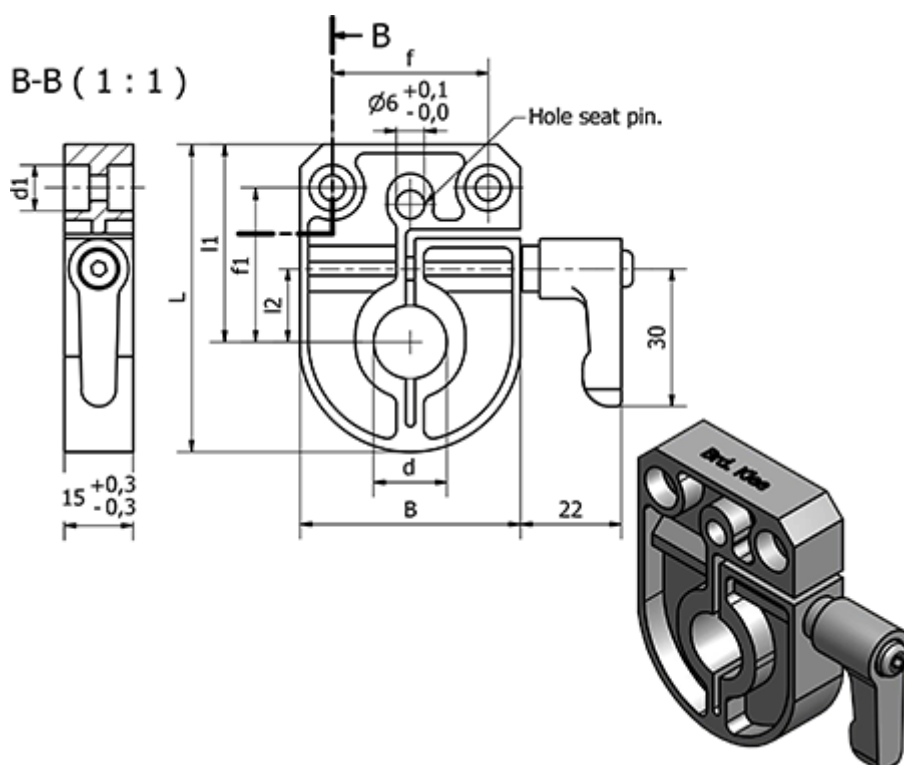

Data Sheet

Article number: 2307085905
Description: E+G Clamping plate
BSA51-8

Measures

B = 33

d = 8

d1 = 4.5

f = 21

f1 = 23.5

L = 47

I1 = 30.5

I2 = 11

Type = BSA51-8